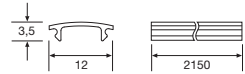

**TR PSC-16-25 U**  
 Mounting clip.  
 Size: 16,1 x 25,0 x 13,3.  
 Material: Polyamide.  
 Quantity: 3 pcs.  
 3 x ST3,9 screws included.

**FC SG-1970-U SET**  
 Front lens cover.  
 Length: 1970.  
 Material: Polycarbonate.  
 Quantity: 2 pcs.

**TR MSC-14-20 U**  
 Mounting clip.  
 Size: 14,4 x 20,0 x 14,6.  
 Material: Stainless Steel.  
 Quantity: 3 pcs.  
 3 x ST3,5 screws included.

**FC SG-2150-U SET**  
 Front lens cover.  
 Length: 2150.  
 Material: Polycarbonate.  
 Quantity: 2 pcs.

**TR MSC-28-30 U**  
 Mounting clip.  
 Size: 28,1 x 30,0 x 12,0.  
 Material: Stainless Steel.  
 Quantity: 3 pcs.  
 3 x ST3,5 screws included.

**FC SG-2330-U SET**  
 Front lens cover.  
 Length: 2330.  
 Material: Polycarbonate.  
 Quantity: 2 pcs.

**TR MZC-13-26 U**  
 Mounting clip.  
 Size: 13,2 x 26,0 x 22,1.  
 Material: Stainless Steel.  
 Quantity: 3 pcs.  
 3 x ST3,5 screws included.

**FC SG-2510-U SET**  
 Front lens cover.  
 Length: 2510.  
 Material: Polycarbonate.  
 Quantity: 2 pcs.