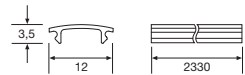

**TR MSC-14-20 U**  
 Mounting clip.  
 Size: 14,4 x 20,0 x 14,6.  
 Material: Stainless Steel.  
 Quantity: 3 pcs.  
 3 x ST3,5 screws included.

**FC SG-2150-U SET**  
 Front lens cover.  
 Length: 2150.  
 Material: Polycarbonate.  
 Quantity: 2 pcs.

**TR MSC-28-30 U**  
 Mounting clip.  
 Size: 28,1 x 30,0 x 12,0.  
 Material: Stainless Steel.  
 Quantity: 3 pcs.  
 3 x ST3,5 screws included.

**FC SG-2330-U SET**  
 Front lens cover.  
 Length: 2330.  
 Material: Polycarbonate.  
 Quantity: 2 pcs.

**TR MZC-13-26 U**  
 Mounting clip.  
 Size: 13,2 x 26,0 x 22,1.  
 Material: Stainless Steel.  
 Quantity: 3 pcs.  
 3 x ST3,5 screws included.

**FC SG-2510-U SET**  
 Front lens cover.  
 Length: 2510.  
 Material: Polycarbonate.  
 Quantity: 2 pcs.