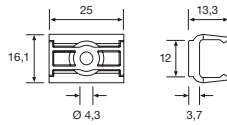

**TR PSC-16-25 U**  
 Mounting clip.  
 Size: 16,1 x 25,0 x 13,3.  
 Material: Polyamide.  
 Quantity: 3 pcs.  
 3 x ST3,9 screws included.

**FC SG-1970-U SET**  
 Front lens cover.  
 Length: 1970.  
 Material: Polycarbonate.  
 Quantity: 2 pcs.

**TR MSC-14-20 U**  
 Mounting clip.  
 Size: 14,4 x 20,0 x 14,6.  
 Material: Stainless Steel.  
 Quantity: 3 pcs.  
 3 x ST3,5 screws included.

**FC SG-2150-U SET**  
 Front lens cover.  
 Length: 2150.  
 Material: Polycarbonate.  
 Quantity: 2 pcs.

**TR MSC-28-30 U**  
 Mounting clip.  
 Size: 28,1 x 30,0 x 12,0.  
 Material: Stainless Steel.  
 Quantity: 3 pcs.  
 3 x ST3,5 screws included.

**FC SG-2330-U SET**  
 Front lens cover.  
 Length: 2330.  
 Material: Polycarbonate.  
 Quantity: 2 pcs.

**TR MZC-13-26 U**  
 Mounting clip.  
 Size: 13,2 x 26,0 x 22,1.  
 Material: Stainless Steel.  
 Quantity: 3 pcs.  
 3 x ST3,5 screws included.

**FC SG-2510-U SET**  
 Front lens cover.  
 Length: 2510.  
 Material: Polycarbonate.  
 Quantity: 2 pcs.