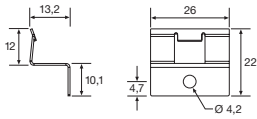

**TR PSC-16-25 U**  
 Mounting clip.  
 Size: 16,1 x 25,0 x 13,3.  
 Material: Polyamide.  
 Quantity: 3 pcs.  
 3 x ST3,9 screws included.

**FC SG-1970-U SET**  
 Front lens cover.  
 Length: 1970.  
 Material: Polycarbonate.  
 Quantity: 2 pcs.

**TR MSC-14-20 U**  
 Mounting clip.  
 Size: 14,4 x 20,0 x 14,6.  
 Material: Stainless Steel.  
 Quantity: 3 pcs.  
 3 x ST3,5 screws included.

**FC SG-2150-U SET**  
 Front lens cover.  
 Length: 2150.  
 Material: Polycarbonate.  
 Quantity: 2 pcs.

**TR MSC-28-30 U**  
 Mounting clip.  
 Size: 28,1 x 30,0 x 12,0.  
 Material: Stainless Steel.  
 Quantity: 3 pcs.  
 3 x ST3,5 screws included.

**FC SG-2330-U SET**  
 Front lens cover.  
 Length: 2330.  
 Material: Polycarbonate.  
 Quantity: 2 pcs.

**TR MZC-13-26 U**  
 Mounting clip.  
 Size: 13,2 x 26,0 x 22,1.  
 Material: Stainless Steel.  
 Quantity: 3 pcs.  
 3 x ST3,5 screws included.

**FC SG-2510-U SET**  
 Front lens cover.  
 Length: 2510.  
 Material: Polycarbonate.  
 Quantity: 2 pcs.