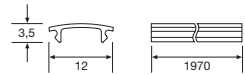

**TR PSC-16-25 U**  
 Mounting clip.  
 Size: 16,1 x 25,0 x 13,3.  
 Material: Polyamide.  
 Quantity: 3 pcs.  
 3 x ST3,9 screws included.

**FC SG-1970-U SET**  
 Front lens cover.  
 Length: 1970.  
 Material: Polycarbonate.  
 Quantity: 2 pcs.

**TR MSC-14-20 U**  
 Mounting clip.  
 Size: 14,4 x 20,0 x 14,6.  
 Material: Stainless Steel.  
 Quantity: 3 pcs.  
 3 x ST3,5 screws included.

**FC SG-2150-U SET**  
 Front lens cover.  
 Length: 2150.  
 Material: Polycarbonate.  
 Quantity: 2 pcs.

**TR MSC-28-30 U**  
 Mounting clip.  
 Size: 28,1 x 30,0 x 12,0.  
 Material: Stainless Steel.  
 Quantity: 3 pcs.  
 3 x ST3,5 screws included.

**FC SG-2330-U SET**  
 Front lens cover.  
 Length: 2330.  
 Material: Polycarbonate.  
 Quantity: 2 pcs.