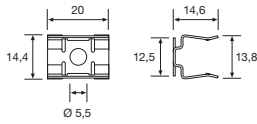

**TR PSC-16-25 U**  
 Mounting clip.  
 Size: 16,1 x 25,0 x 13,3.  
 Material: Polyamide.  
 Quantity: 3 pcs.  
 3 x ST3,9 screws included.

**FC SG-1970-U SET**  
 Front lens cover.  
 Length: 1970.  
 Material: Polycarbonate.  
 Quantity: 2 pcs.

**TR MSC-14-20 U**  
 Mounting clip.  
 Size: 14,4 x 20,0 x 14,6.  
 Material: Stainless Steel.  
 Quantity: 3 pcs.  
 3 x ST3,5 screws included.

**FC SG-2150-U SET**  
 Front lens cover.  
 Length: 2150.  
 Material: Polycarbonate.  
 Quantity: 2 pcs.

**TR MSC-28-30 U**  
 Mounting clip.  
 Size: 28,1 x 30,0 x 12,0.  
 Material: Stainless Steel.  
 Quantity: 3 pcs.  
 3 x ST3,5 screws included.

**FC SG-2330-U SET**  
 Front lens cover.  
 Length: 2330.  
 Material: Polycarbonate.  
 Quantity: 2 pcs.

**TR MZC-13-26 U**  
 Mounting clip.  
 Size: 13,2 x 26,0 x 22,1.  
 Material: Stainless Steel.  
 Quantity: 3 pcs.  
 3 x ST3,5 screws included.

**FC SG-2510-U SET**  
 Front lens cover.  
 Length: 2510.  
 Material: Polycarbonate.  
 Quantity: 2 pcs.