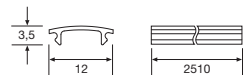

**TR MSC-14-20 U**  
 Mounting clip.  
 Size: 14,4 x 20,0 x 14,6.  
 Material: Stainless Steel.  
 Quantity: 3 pcs.  
 3 x ST3,5 screws included.

**FC SG-2150-U SET**  
 Front lens cover.  
 Length: 2150.  
 Material: Polycarbonate.  
 Quantity: 2 pcs.

**TR MSC-28-30 U**  
 Mounting clip.  
 Size: 28,1 x 30,0 x 12,0.  
 Material: Stainless Steel.  
 Quantity: 3 pcs.  
 3 x ST3,5 screws included.

**FC SG-2330-U SET**  
 Front lens cover.  
 Length: 2330.  
 Material: Polycarbonate.  
 Quantity: 2 pcs.

**TR MZC-13-26 U**  
 Mounting clip.  
 Size: 13,2 x 26,0 x 22,1.  
 Material: Stainless Steel.  
 Quantity: 3 pcs.  
 3 x ST3,5 screws included.

**FC SG-2510-U SET**  
 Front lens cover.  
 Length: 2510.  
 Material: Polycarbonate.  
 Quantity: 2 pcs.