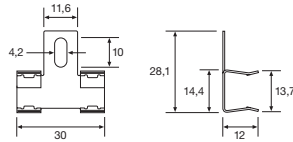

**TR PSC-16-25 U**  
 Mounting clip.  
 Size: 16,1 x 25,0 x 13,3.  
 Material: Polyamide.  
 Quantity: 3 pcs.  
 3 x ST3,9 screws included.

**FC SG-1970-U SET**  
 Front lens cover.  
 Length: 1970.  
 Material: Polycarbonate.  
 Quantity: 2 pcs.

**TR MSC-14-20 U**  
 Mounting clip.  
 Size: 14,4 x 20,0 x 14,6.  
 Material: Stainless Steel.  
 Quantity: 3 pcs.  
 3 x ST3,5 screws included.

**FC SG-2150-U SET**  
 Front lens cover.  
 Length: 2150.  
 Material: Polycarbonate.  
 Quantity: 2 pcs.

**TR MSC-28-30 U**  
 Mounting clip.  
 Size: 28,1 x 30,0 x 12,0.  
 Material: Stainless Steel.  
 Quantity: 3 pcs.  
 3 x ST3,5 screws included.

**FC SG-2330-U SET**  
 Front lens cover.  
 Length: 2330.  
 Material: Polycarbonate.  
 Quantity: 2 pcs.

**TR MZC-13-26 U**  
 Mounting clip.  
 Size: 13,2 x 26,0 x 22,1.  
 Material: Stainless Steel.  
 Quantity: 3 pcs.  
 3 x ST3,5 screws included.

**FC SG-2510-U SET**  
 Front lens cover.  
 Length: 2510.  
 Material: Polycarbonate.  
 Quantity: 2 pcs.